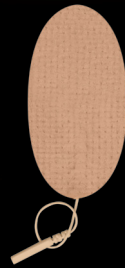

infiniti

neurostimulation electrodes

Long-lasting * Durable * Comfortable * Economical

tan cloth

pinwire • 4/pkg

EL3000T
1.25" Round

EL4040T
1.5" x 1.5" Square

EL4060T
1.5" x 2.5" Oval

EL5000T
2" Round

EL5050T
2" x 2" Square

EL5090T
2" x 3.5" Rect.

EL5010T
2" x 4" Oval

EL7000T
2.75" Round

white foam

pinwire • 4/pkg

EL3000F
1.25" Round

EL4060F
1.5" x 2.5" Oval

EL5000F
2" Round

EL5050F
2" x 2" Square

EL5090F
2" x 3.5" Rect.

EL5010F
2" x 4" Oval

EL7000F
2.75" Round

EL1315F
1.5" x 13"
Low Back Strip

EL6040F
4" x 6" Butterfly