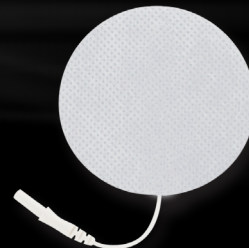

EL4060F
1.5" x 2.5" Oval

EL5000F
2" Round

EL5050F
2" x 2" Square

EL5090F
2" x 3.5" Rect.

EL5010F
2" x 4" Oval

EL7000F
2.75" Round

EL1315F
1.5" x 13"
Low Back Strip

EL6040F
4" x 6" Butterfly

infiniteSILVER with Silver Conductor

EL5000AG

2" Round,
White Cloth, 4/pkg

EL5050AG

2" x 2",
White Cloth, 4/pkg

EL5090AG

2" x 3.5",
White Cloth, 4/pkg

EL7000AG

2.75" Round,
White Cloth, 4/pkg

infiniteBLUE for Sensitive Skin

#EL5050B

2" x 2" Tan Cloth,
Pin Wire, 4/pkg

#EL5090B

2" x 3.5" Tan Cloth,
Pin Wire, 4/pkg

#EL7013B

2.75" x 5" Tan Cloth,
Pin Wire, 2/pkg