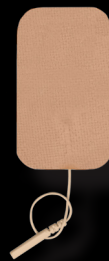

infiniti

neurostimulation electrodes

Long-lasting * Durable * Comfortable * Economical

tan cloth

pinwire • 4/pkg

EL3000T
1.25" Round

EL4040T
1.5" x 1.5" Square

EL4060T
1.5" x 2.5" Oval

EL5000T
2" Round

EL5050T
2" x 2" Square

EL5090T
2" x 3.5" Rect.

EL5010T
2" x 4" Oval

EL7000T
2.75" Round

white foam

pinwire • 4/pkg

EL3000F
1.25" Round